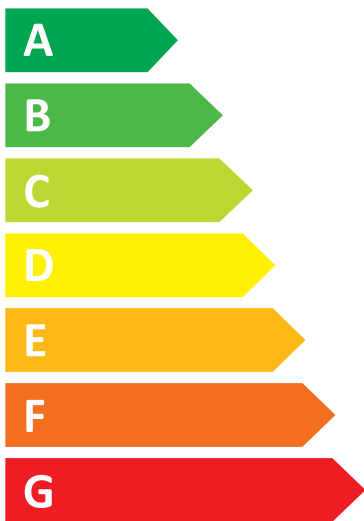

ENERG

Bosch

WGB246070

49 kWh

9,0 kg

3:49

47 L

A B C D E F G